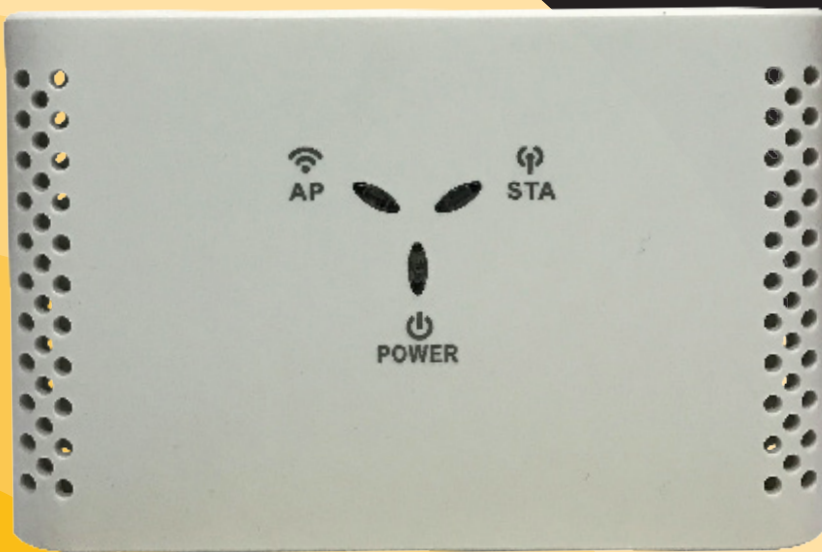

cürv™

THE INTELLIGENT WIRELESS GATEWAY

1 Gateway / 1 Power Supply

CURVWG01

x10

CONNECTS 10 DEVICES

UP TO 50m RANGE

EASY INSTALLATION

WIFI CONNECTIVITY

SMART APP CONTROL

PLACE ANYWHERE

Connect up to **10 TRV Valves!**

Technical Data

Operational Voltage	DC 5.1V 2A
Communication Protocol	TCP / IP, MQTT
Radio Distance (Between thermostat and gateway)	50m (In unobstructed environment)
WI-FI Frequency	2.412GHz - 2.484GHz
Radio Frequency	830 - 840MHz
Network Capacity	Up to 10 Devices
Operation Temperature	-20°C - 60°C
Operation Humidity	<90&RHv
Dimensions	80(L)x125(W)x26(H) (mm)
Colour	White