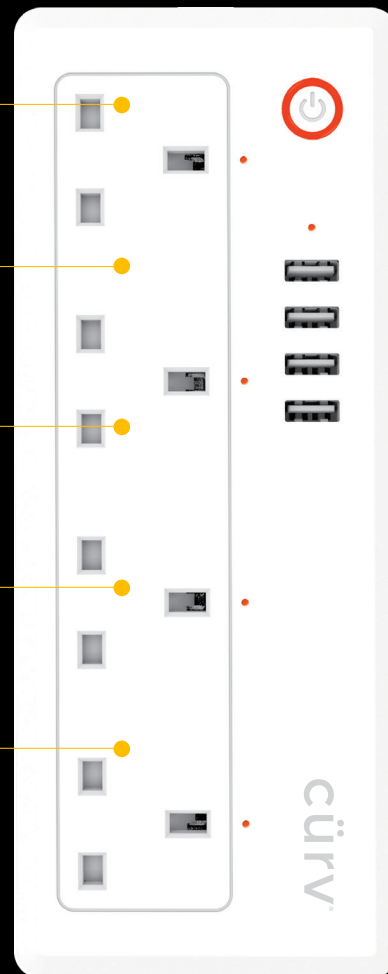

cürv®

Curv Smart 4 Plug
Extension Lead

CURV-SMTEXT01

 works with the
Google Assistant

 amazon alexa

Powered By

Intelligence
Inside

Electricity Monitoring

Surge Protection

No Hub Required

Device Sharing

**Individually controlled
sockets**

**Remote
Control**

**Electricity
Monitoring**

**Voice
Control**

**Set
Schedule**