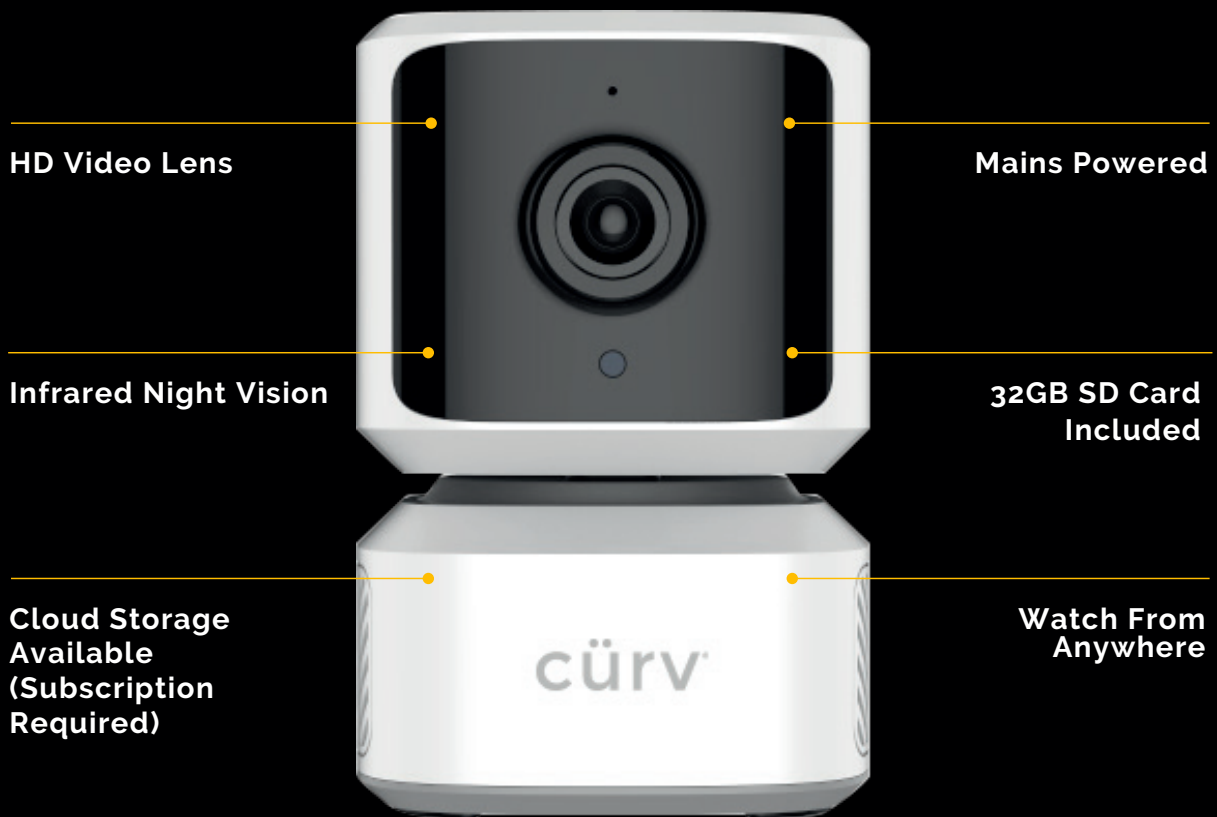

cürv®

Smart WiFi IP Camera

CURV-INCAM01

 works with the
Google Assistant

 amazon alexa

Powered By

Intelligence
Inside

Smart WiFi IP Camera

Pan/Tilt
Movement

PIR Motion/
Sound Detection

32GB SD
Card Included

Two Way
Audio